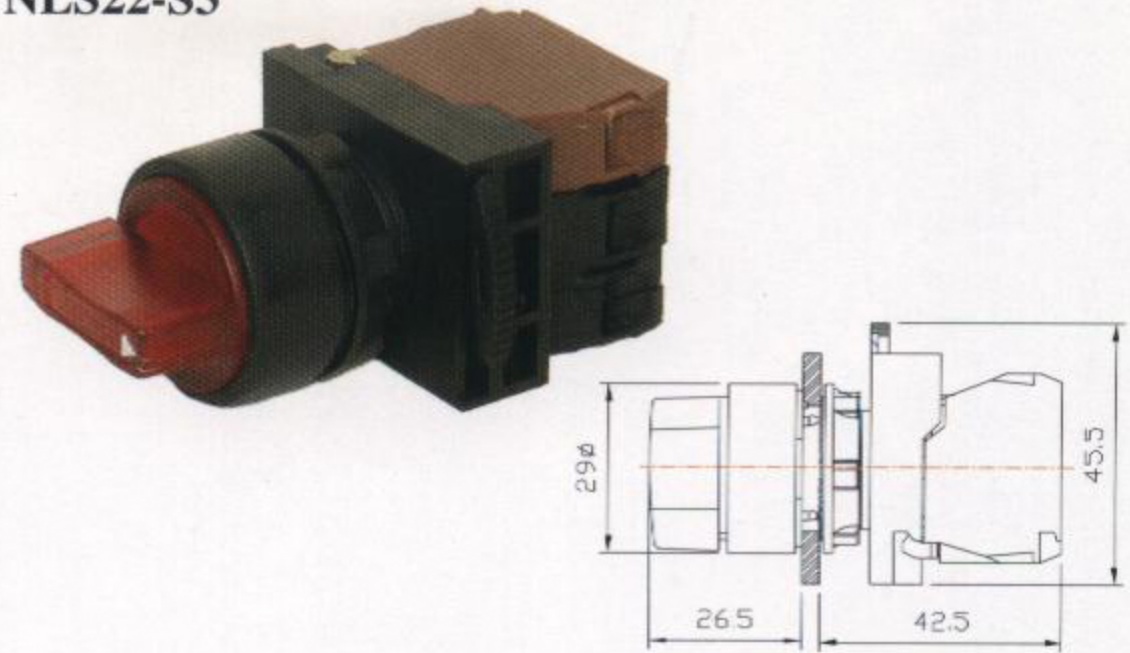

NLS22	
A	AC.DC 24V
E	AC.DC 100~120V
I	AC.DC 220~240V

SPECIFICATION

NSS22-S2

NLS22-S2

(NON-ILLUMINATED & ILLUMINATED) / 無照光選擇與照光式選擇

SPECIFICATION

NSS22-S3

NLS22-S3