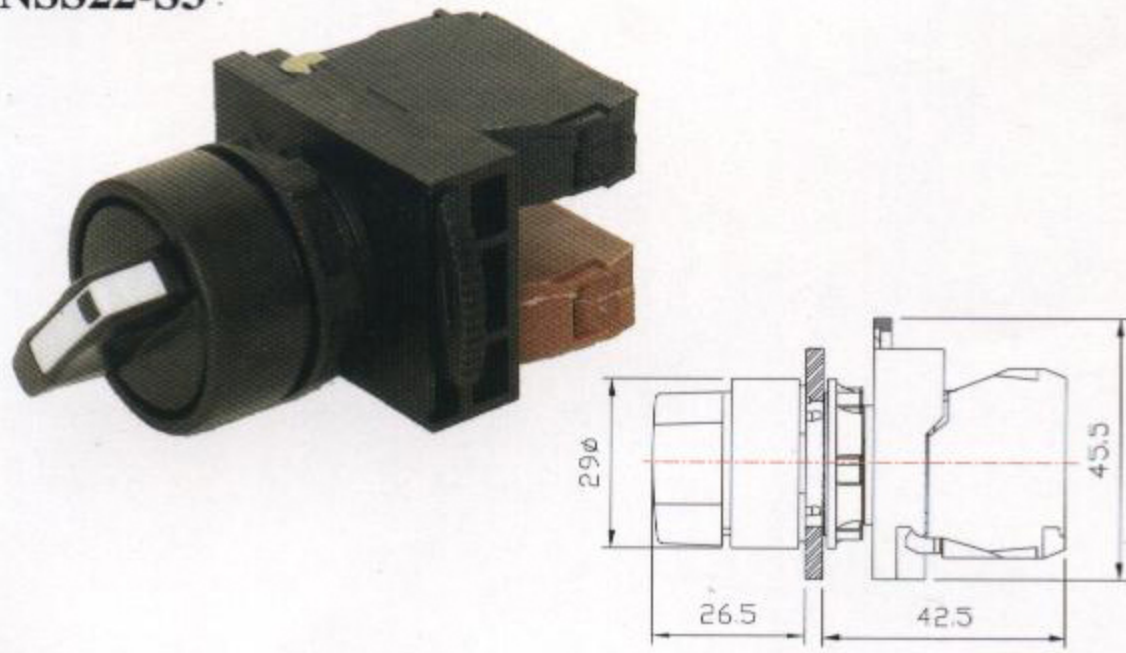

NLS22	
A	AC.DC 24V
E	AC.DC 100~120V
I	AC.DC 220~240V

SPECIFICATION

NSS22-S2

NLS22-S2

(NON-ILLUMINATED & ILLUMINATED) / 無照光選擇與照光式選擇

SPECIFICATION

NSS22-S3

NLS22-S3