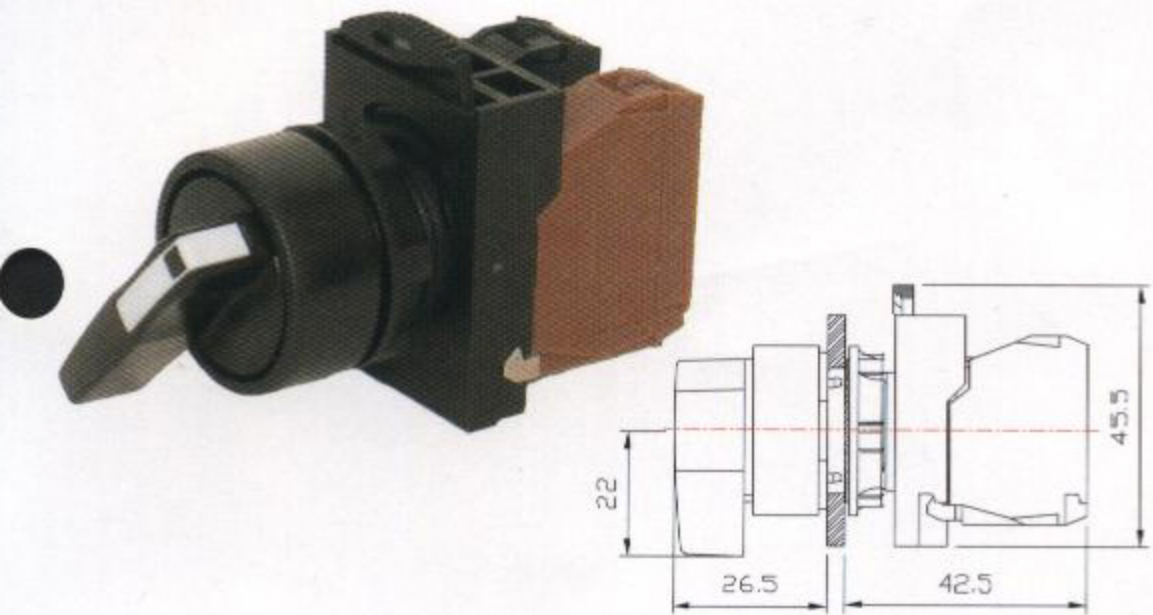

(NON-ILLUMINATED & ILLUMINATED) / 無照光選擇與照光式選擇

SPECIFICATION

NSS22-L3