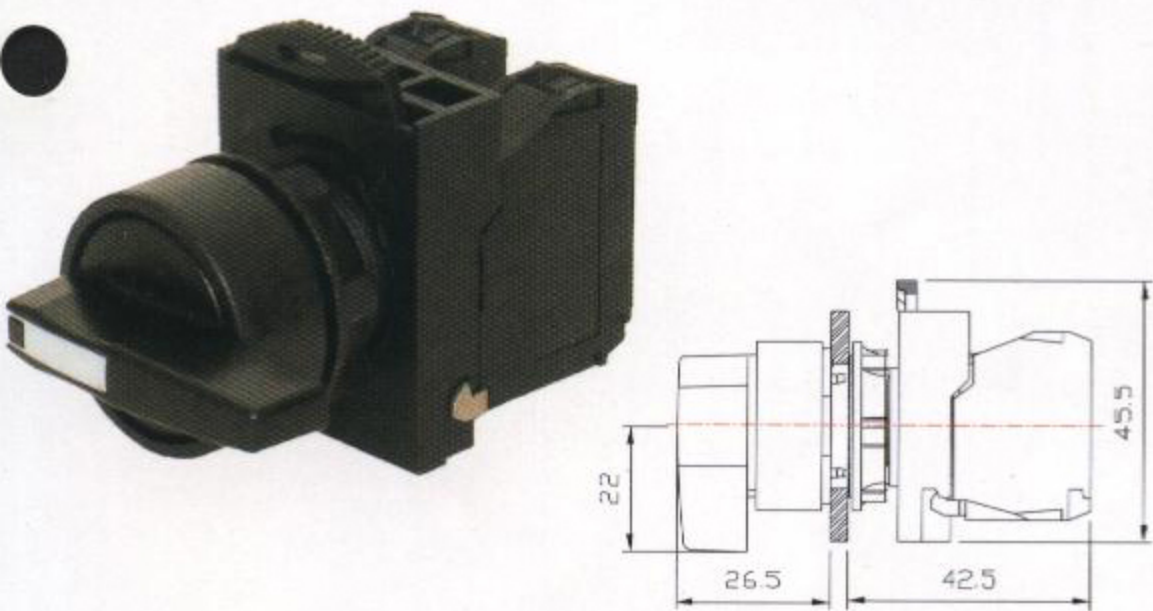

(NON-ILLUMINATED & ILLUMINATED) / 無照光選擇與照光式選擇

SPECIFICATION

NSS22-L2