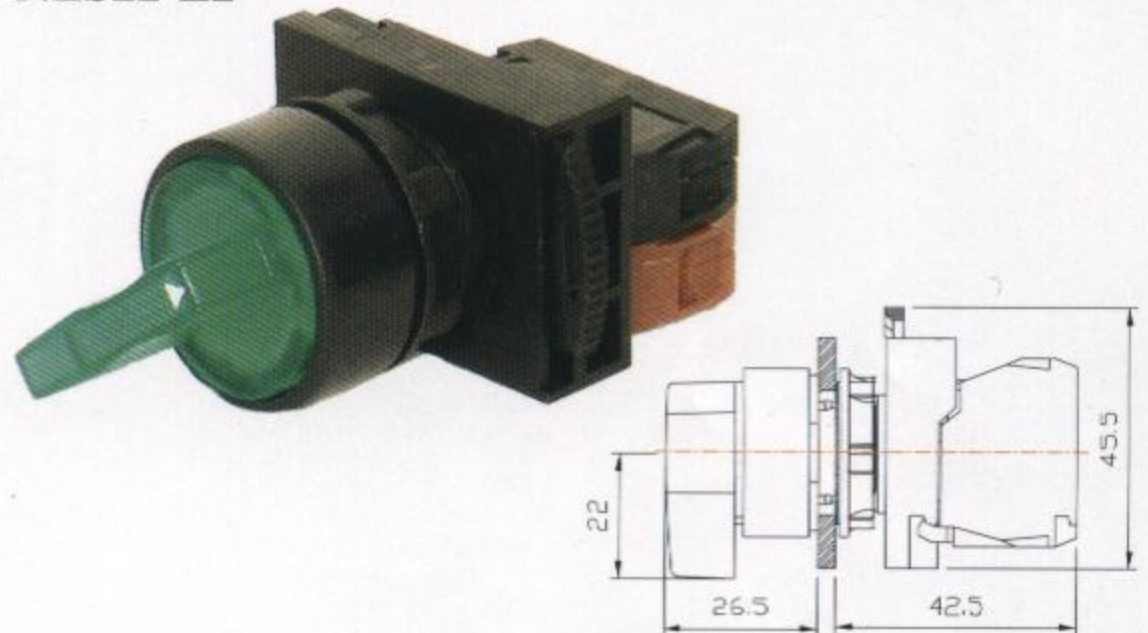

(NON-ILLUMINATED & ILLUMINATED) / 無照光選擇與照光式選擇

SPECIFICATION

NLS22-L2