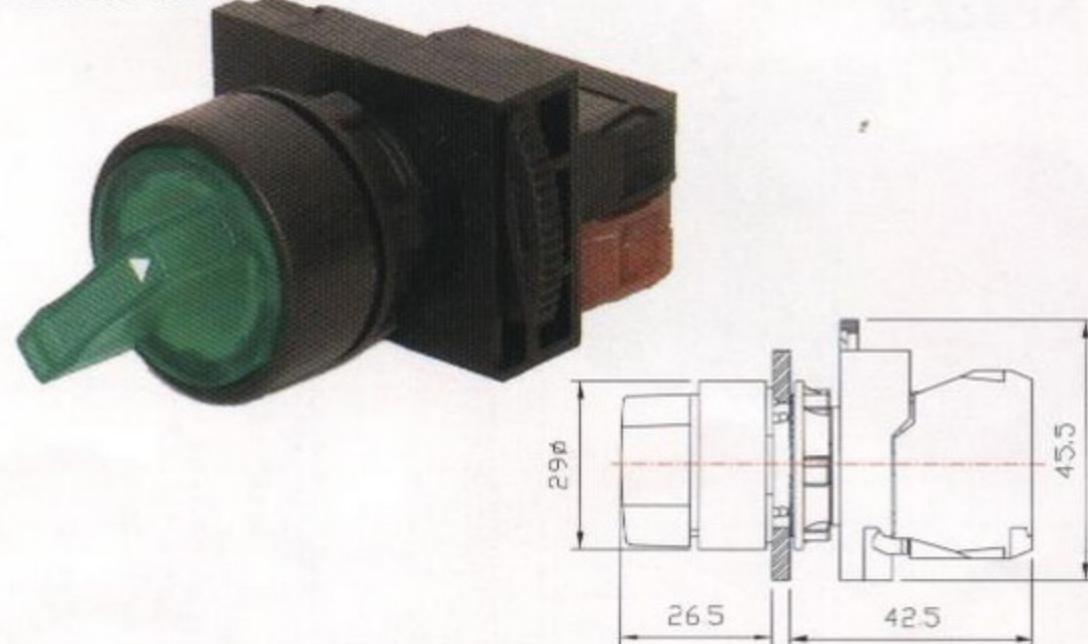

NLS22	
A	AC.DC 24V
E	AC.DC 100~120V
I	AC.DC 220~240V

SPECIFICATION

NSS22-S2

NLS22-S2

(NON-ILLUMINATED & ILLUMINATED) / 無照光選擇與照光式選擇

SPECIFICATION

NSS22-S3

NLS22-S3